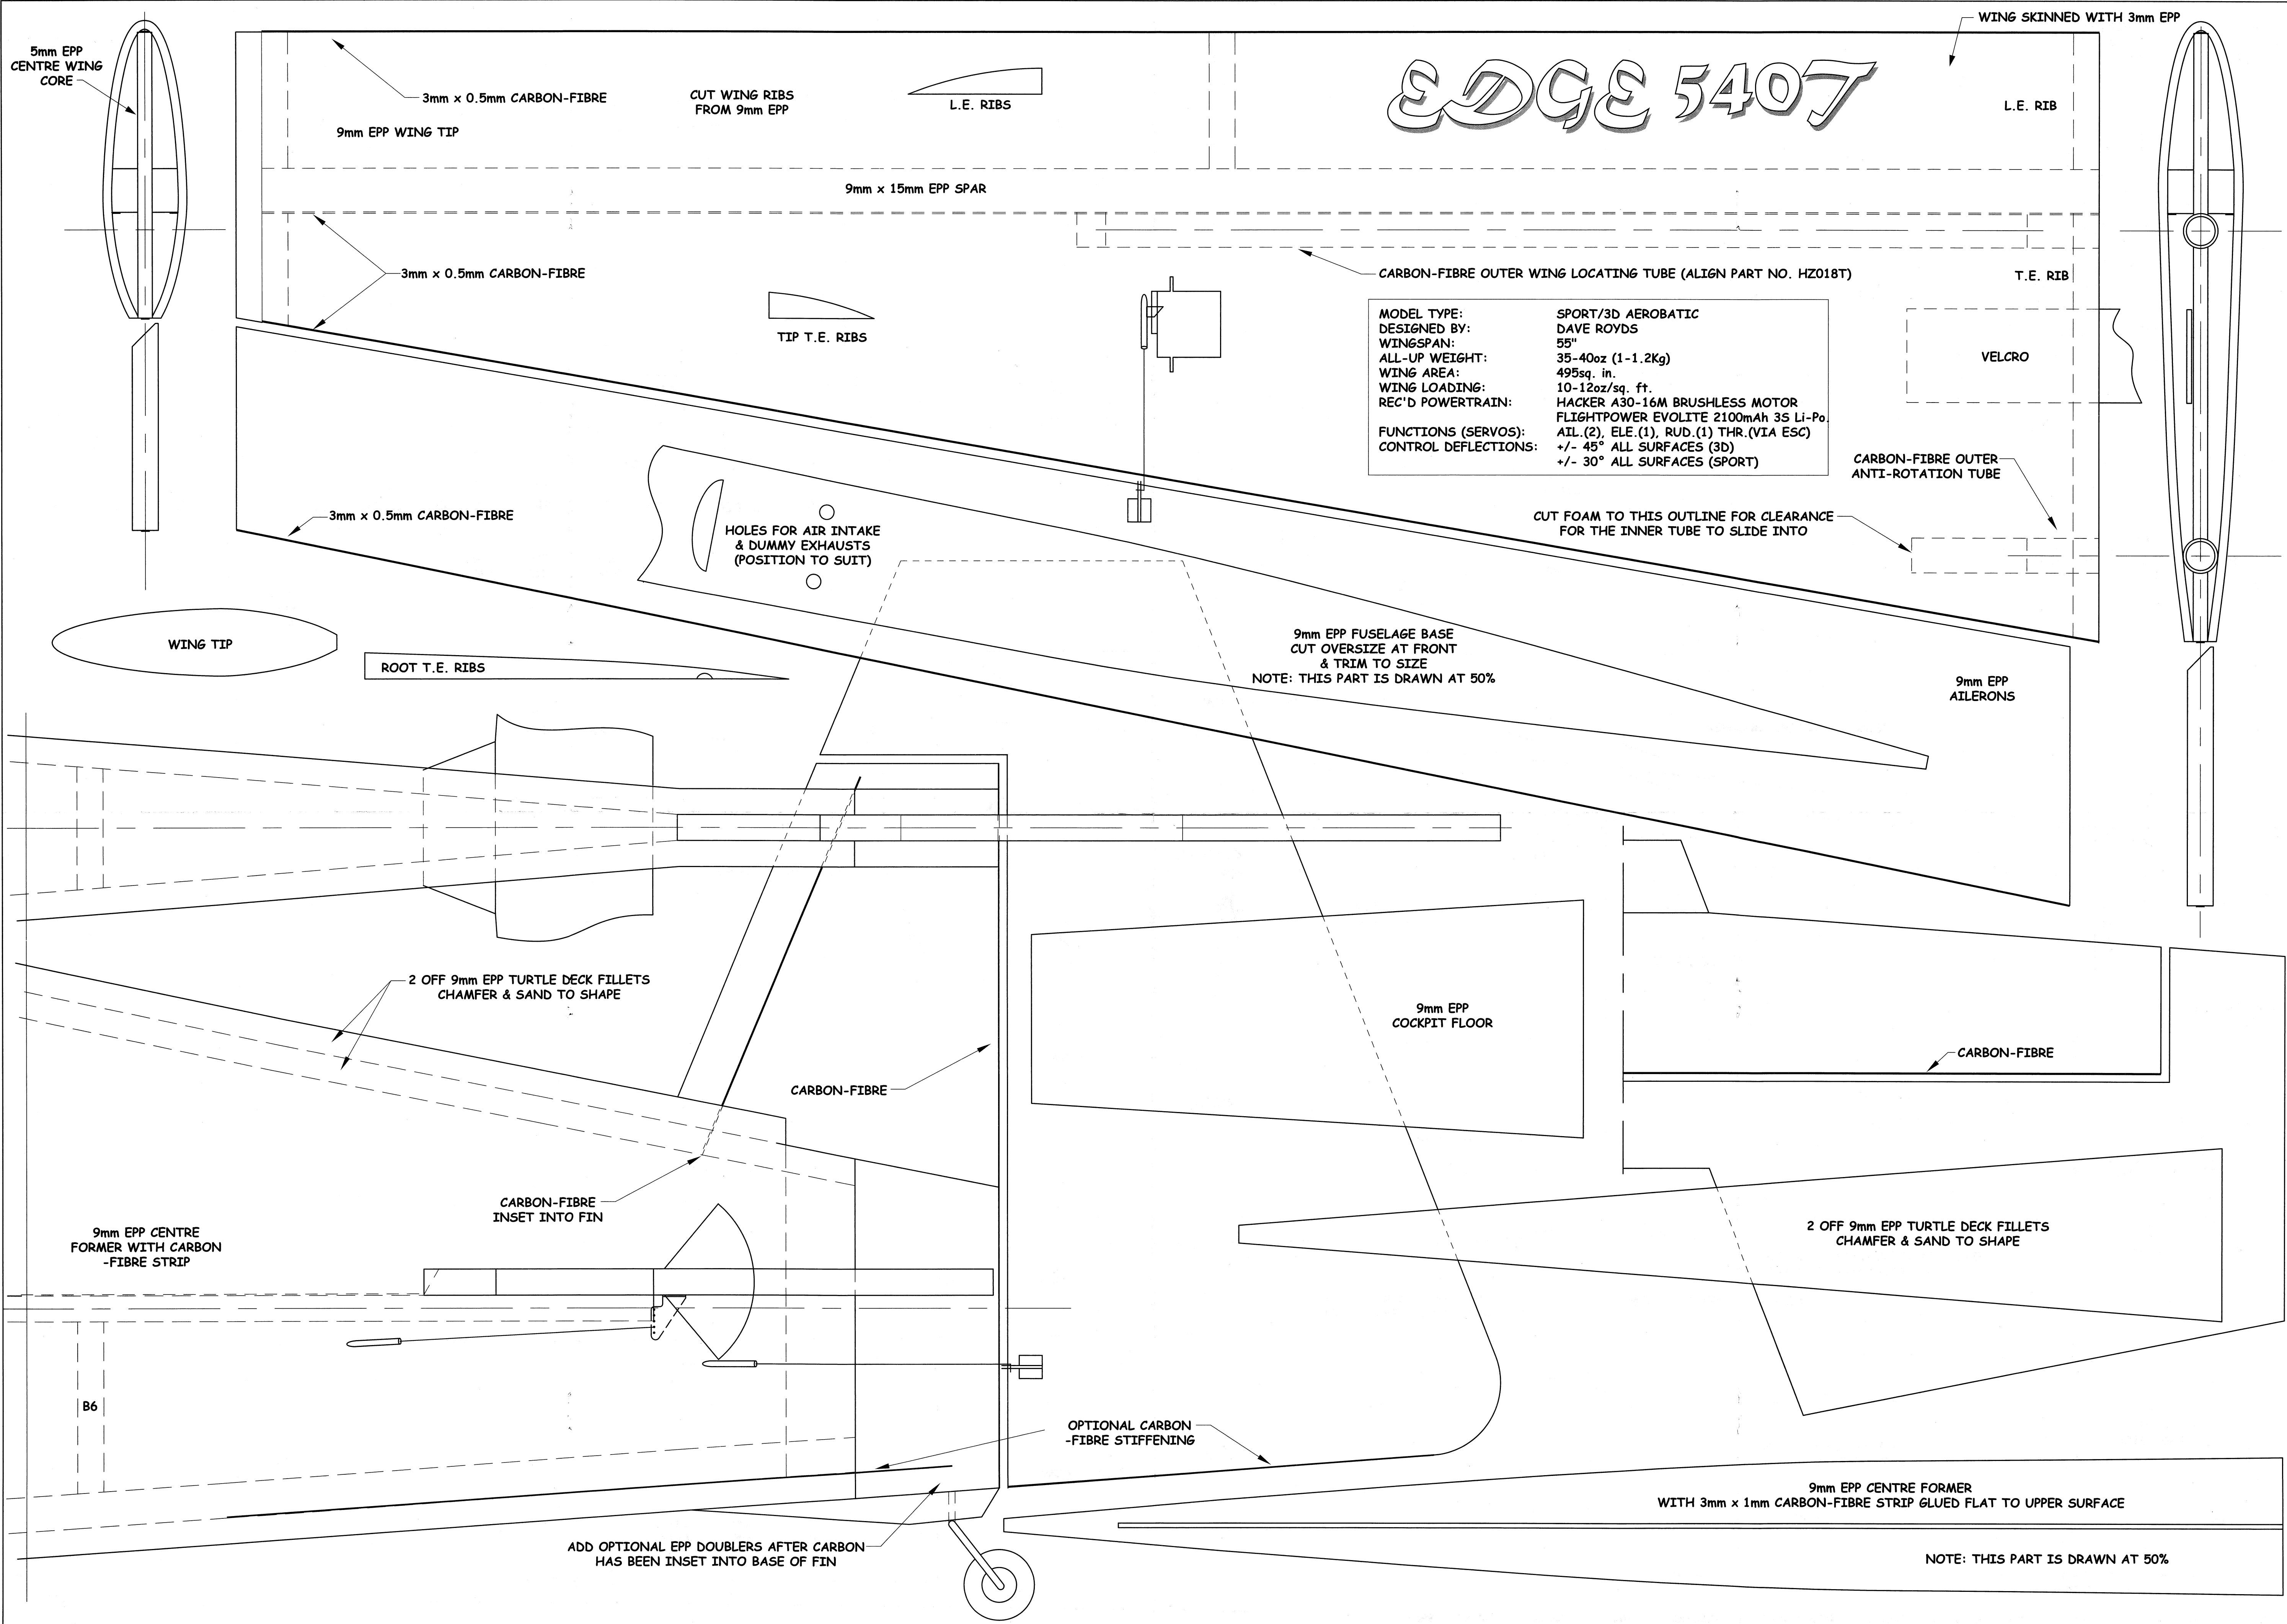

# EDGE 5407

MODEL TYPE:	SPORT/3D AEROBATIC
DESIGNED BY:	DAVE ROYDS
WINGSPAN:	55"
ALL-UP WEIGHT:	35-40oz (1-1.2Kg)
WING AREA:	495sq. in.
WING LOADING:	10-12oz/sq. ft.
REC'D POWERTRAIN:	HACKER A30-16M BRUSHLESS MOTOR FLIGHTPOWER EVOLITE 2100mAh 3S Li-Po.
FUNCTIONS (SERVOS):	AIL.(2), ELE.(1), RUD.(1) THR.(VIA ESC)
CONTROL DEFLECTIONS:	+/- 45° ALL SURFACES (3D) +/- 30° ALL SURFACES (SPORT)

CUT FOAM TO THIS OUTLINE FOR CLEARANCE FOR THE INNER TUBE TO SLIDE INTO

9mm EPP FUSELAGE BASE  
CUT OVERSIZE AT FRONT & TRIM TO SIZE  
NOTE: THIS PART IS DRAWN AT 50%

NOTE: THIS PART IS DRAWN AT 50%